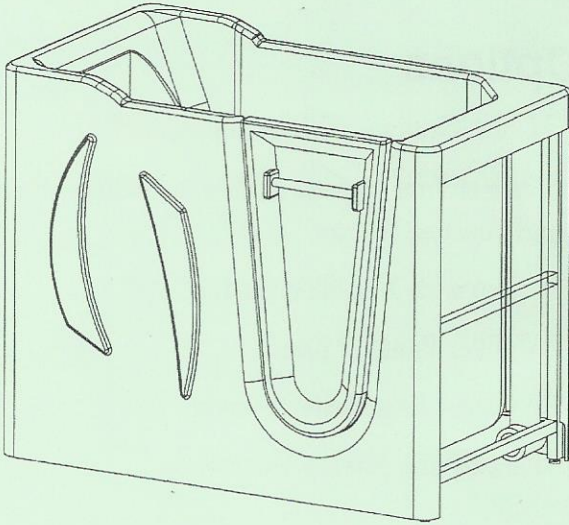

Dual Massage System

Combines Whirlpool and Air Bubble Massage

Soaking Tub

- High Gloss Marine Grade Gel Coat
- Polyurethane Foam Insulation
- Free Standing Metal Frame with 7 Adjustable Leveling Legs
- 17" High Contoured and Textured Seat
- Built in Grab Bar and Textured Floor
- Delta Faucet with Hand Held Shower
- Double Water Tight Door Seal

Whirlpool Massage

- ¾ HP Variable Flow Pump System
- 6 Adjustable Massage Jets

Air Bubble Massage

- ¾ HP Heated Blower
- Multiple Seat and Floor Air Injectors
- 2 Speed Air Blower
- Automatic Purge Cycle

Serenity

30" X 52" Walk in Bathtub

Soaking Tub, Air Bubble Massage
and Whirlpool Massage

Walk In Bathtubs®

DRAIN TO REAR WALL