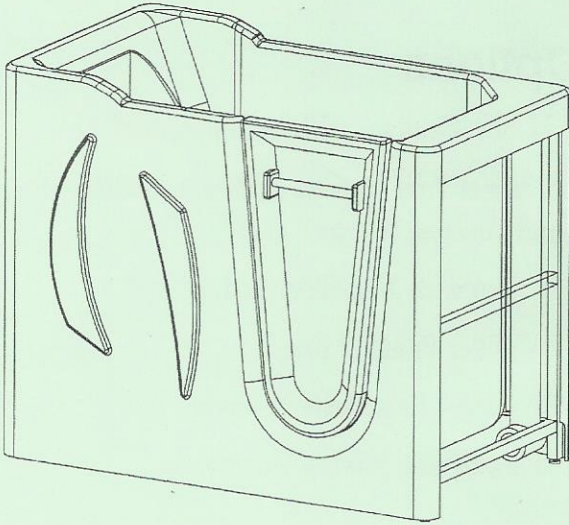

### Soaking Tub

- High Gloss Marine Grade Gel Coat
- Polyurethane Foam Insulation
- Free Standing Metal Frame with 7 Adjustable Leveling Legs
- 17" High Contoured and Textured Seat
- Built in Grab Bar and Textured Floor
- Delta Faucet with Hand Held Shower
- Double Water Tight Door Seal

# 30" X 52" Walk in Bathtub

Soaking Tub, Air Bubble Massage  
and Whirlpool Massage

*Walk In Bathtubs®*

DRAIN TO REAR WALL