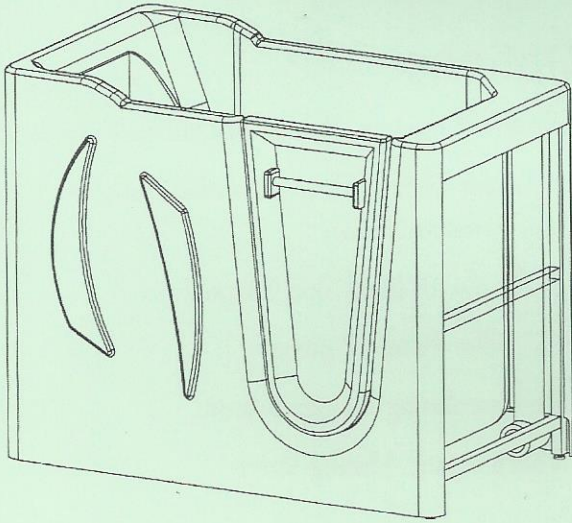

## Soaking Tub

- High Gloss Marine Grade Gel Coat
- Polyurethane Foam Insulation
- Free Standing Metal Frame with 7 Adjustable Leveling Legs
- 17" High Contoured and Textured Seat
- Built in Grab Bar and Textured Floor
- Delta Faucet with Hand Held Shower
- Double Water Tight Door Seal

# 26" X 52" Walk in Bathtub

Soaking Tub, Air Bubble Massage  
and Whirlpool Massage

*Walk In Bathtubs®*

DRAIN TO REAR WALL