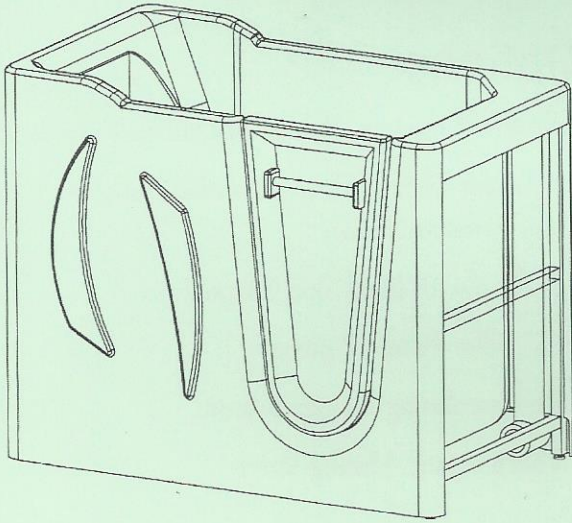

Dual Massage System

Combines Whirlpool and Air Bubble Massage

Soaking Tub

- High Gloss Marine Grade Gel Coat
- Polyurethane Foam Insulation
- Free Standing Metal Frame with 7 Adjustable Leveling Legs
- 17" High Contoured and Textured Seat
- Built in Grab Bar and Textured Floor
- Delta Faucet with Hand Held Shower
- Double Water Tight Door Seal

Whirlpool Massage

- ¾ HP Variable Flow Pump System
- 6 Adjustable Massage Jets

Air Bubble Massage

- ¾ HP Heated Blower
- Multiple Seat and Floor Air Injectors
- 2 Speed Air Blower
- Automatic Purge Cycle

Serenity

26" X 52" Walk in Bathtub

Soaking Tub, Air Bubble Massage
and Whirlpool Massage

Walk In Bathtubs®

DRAIN TO REAR WALL